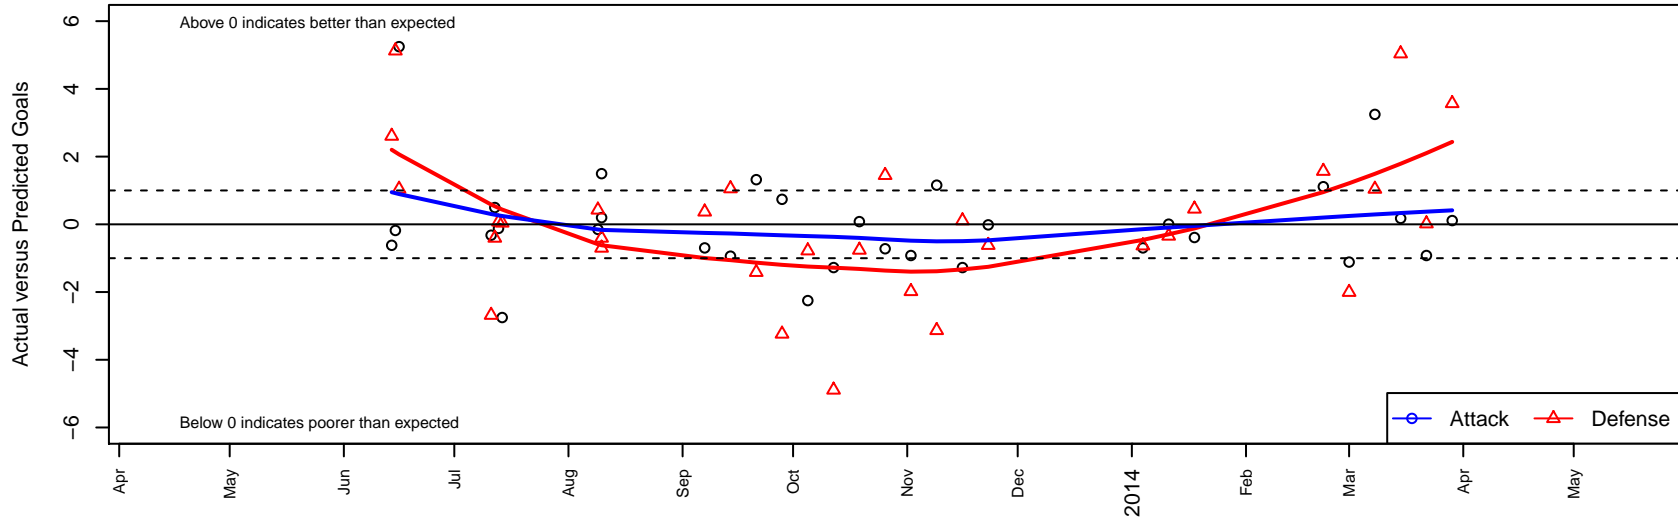

Mercer Island FC Strikers B02

Mercer Island FC
 Mercer Island, WA
 B02 total strength=276
 attack=0.18 defense=0.14
 fall league = NPSL B11D2, NPSL Spr B11D1
 notes= Rigby-Cardenas 2013
 alt names used:
 Mercer Island FC
 MIFC SELECT MIFC BU-11 B (WA)
 MIFC BU11 B
 MIFC Strikers '02
 MI FC Stikers 02 007/Rigby/Cardenas
 MIFC Strikers 02

Venues played:
 Starfire Spring Classic BU11
 Kent Cornucopia Cup BU11 Silver U11
 Blast Off BU11 B
 NPSL B11D2
 Founders Cup B02
 NPSL Spr B11D1

Mercer Island FC Strikers B02

Dots are actual minus expected GF (blue circles) and GA (red triangles).
 Blue line is smoothed change in attack strength. Red is smoothed change in defense strength.